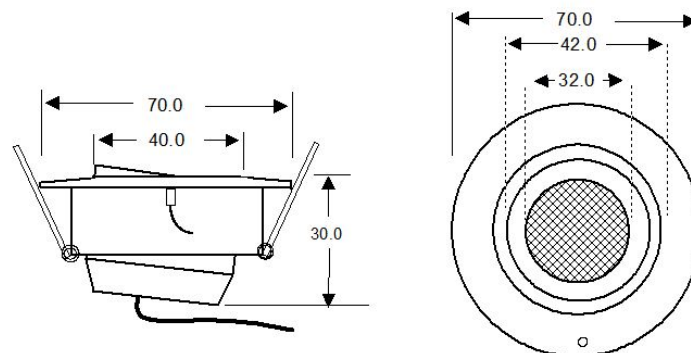

Description

The PSU-EMERG-3W-M is a compact maintained emergency LED lamp. Requiring a hole cut-out of just 62mm to locate in the ceiling void the lighting pack is discrete and easily fitted. The downlight is quickly secured by integral spring clips. The packs and downlight are all fitted with connectors for ease of installation.

SPECIFICATIONS

Input Voltage	Power (W)	Battery	Emergency duration	Driver Dimensions	Battery Dimensions	Downlight Dimensions
220~240vac	3	3.6v 3Ah Ni-Cd	3 hours	42Ø 235mm	42Ø 190mm	70Ø 30mm

Schematic

Downlight dimensions

62.0mm Hole cut-out