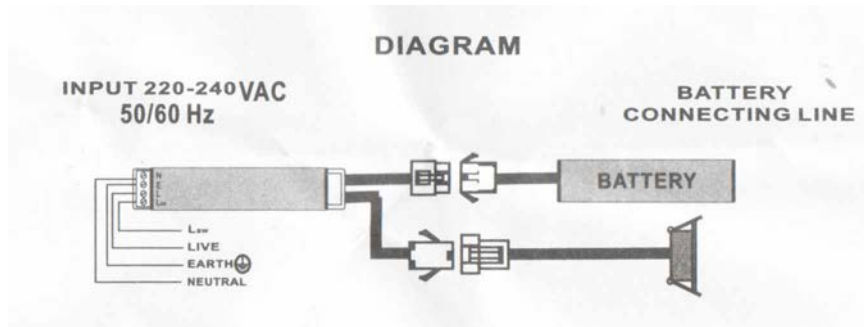

LED Lighting

3W LED Emergency Lighting Pack PEP-PFD70-3W-M

Features

- This easy to install emergency lighting pack is supplied with driver, battery and LED downlight
- Maintained with green indicator mounted in downlight body
- Attractive downlight easily installed via integral spring clips

Description

The PSU-EMERG-3W-M is a compact maintained emergency LED lamp. Requiring a hole cut-out of just 62mm to locate in the ceiling void the lighting pack is discrete and easily fitted. The downlight is quickly secured by integral spring clips. The packs and downlight are all fitted with connectors for ease of installation.

SPECIFICATIONS

Input Voltage	Power (W)	Battery	Emergency duration	Driver Dimensions	Battery Dimensions	Downlight Dimensions
220~240vac	3	3.6v 3Ah Ni-Cd	3 hours	42Ø 235mm	42Ø 190mm	70Ø 30mm

Schematic

Downlight dimensions