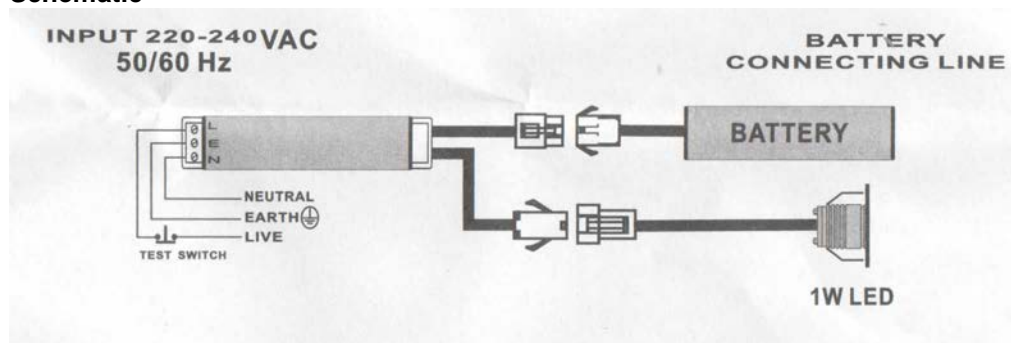

LED Lighting

1W LED Emergency Lighting Pack PEP-PFD42-1W

Features

- This easy to install emergency lighting pack is supplied with driver, battery and LED downlight
- Non maintained
- High performance 1W LED lamp
- Compact downlight easily installed via integral spring clips

Description

The PSU-EMERG-1W is a compact non-maintained emergency LED lamp. Requiring a hole cut-out of just 35mm to locate in the ceiling void the lighting pack is discrete and easily fitted. The downlight is quickly secured by integral spring clips. The packs and downlight are all fitted with connectors for ease of installation.

SPECIFICATIONS

Input Voltage	Power (W)	Battery	Emergency duration	Driver Dimensions	Battery Dimensions	Downlight Dimensions
220~240vac	1	3.6v 1.5Ah Ni-Cd	3 hours	32Ø 195mm	32Ø 150mm	45Ø 32mm

Schematic

Downlight dimensions