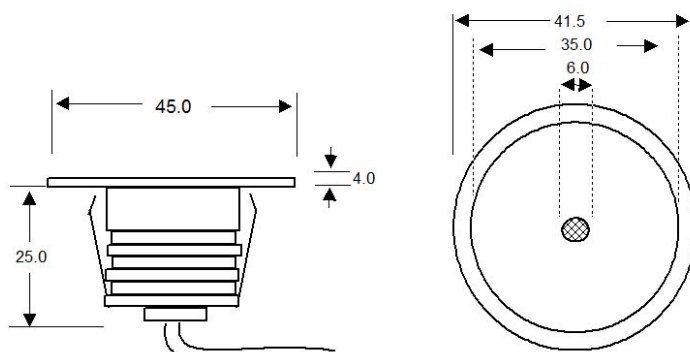

Description

The PSU-EMERG-1W is a compact non-maintained emergency LED lamp. Requiring a hole cut-out of just 35mm to locate in the ceiling void the lighting pack is discrete and easily fitted. The downlight is quickly secured by integral spring clips. The packs and downlight are all fitted with connectors for ease of installation.

SPECIFICATIONS

Input Voltage	Power (W)	Battery	Emergency duration	Driver Dimensions	Battery Dimensions	Downlight Dimensions
220~240vac	1	3.6v 1.5Ah Ni-Cd	3 hours	32Ø 195mm	32Ø 150mm	45Ø 32mm

Schematic

Downlight dimensions

35.0mm Hole cut-out