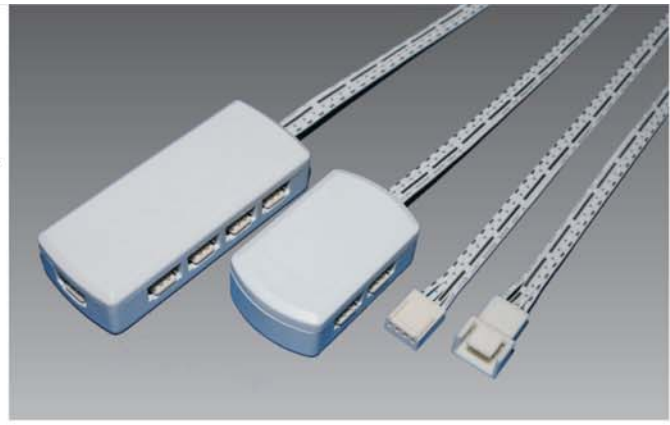

# Mini RGB Connector System

- The connector system is a 4 pole appliance wiring system, developed for the flexible RGB LED strips 5050 SMD flexible LED strips and RGB Lights. the coupling (plug & socket), 4-way distributor, and 9-way distributor.
- Connection: 3A, 24V
- Cable: 22AWG/4C

T06 A7 LV 901

Description: 4-way distributor  
Art No: L901A

Description: 9-way distributor  
Art No: L901B

Description: female socket  
Art No: L834

Description: male plug  
Art No: L822-4