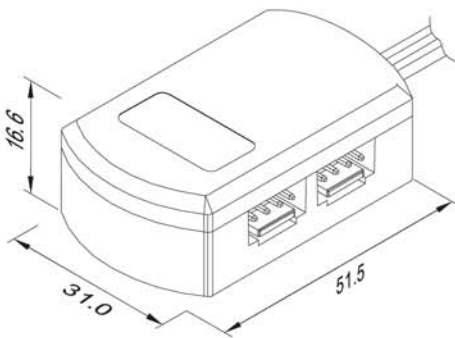

# Mini RGB Connector System

- The connector system is a 4 pole appliance wiring system, developed for the flexible RGB LED strips 5050 SMD flexible LED strips and RGB Lights. the coupling (plug & socket), 4-way distributor, and 9-way distributor.
- Connection: 3A, 24V
- Cable: 22AWG/4C

T06 A7 LV 901

Description: 4-way distributor  
Art No: L901A

Description: 9-way distributor  
Art No: L901B

Description: female socket  
Art No: L834

Description: male plug  
Art No: L822-4