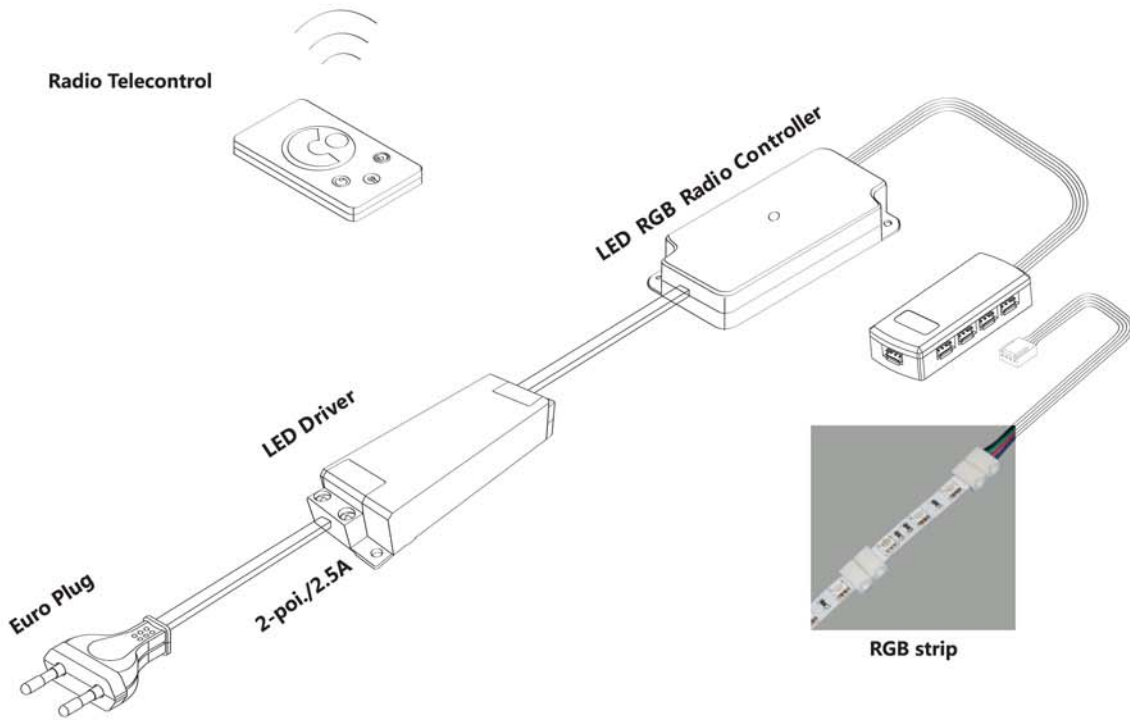

# Mini RGB Connector System

- The connector system is a 4 pole appliance wiring system, developed for the flexible RGB LED strips 5050 SMD flexible LED strips and RGB Lights. the coupling (plug & socket), 4-way distributor, and 9-way distributor.
- Connection: 3A, 24V
- Cable: 22AWG/4C

T06 A7 LV 901

Description: 4-way distributor  
Art No: L901A

Description: 9-way distributor  
Art No: L901B

Description: female socket  
Art No: L834

Description: male plug  
Art No: L822-4