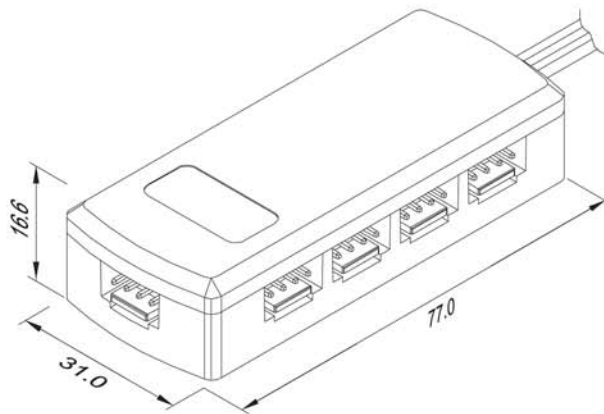

# Mini RGB Connector System

- The connector system is a 4 pole appliance wiring system, developed for the flexible RGB LED strips 5050 SMD flexible LED strips and RGB Lights. the coupling (plug & socket), 4-way distributor, and 9-way distributor.
- Connection: 3A, 24V
- Cable: 22AWG/4C

T06 A7 LV 901

Description: 4-way distributor  
Art No: L901A

Description: 9-way distributor  
Art No: L901B

Description: female socket  
Art No: L834

Description: male plug  
Art No: L822-4