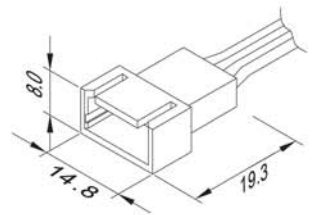

# Mini RGB Connector System

- The connector system is a 4 pole appliance wiring system, developed for the flexible RGB LED strips 5050 SMD flexible LED strips and RGB Lights. the coupling (plug & socket), 4-way distributor, and 9-way distributor.
- Connection: 3A, 24V
- Cable: 22AWG/4C

T06 A7 LV 901

Description: 4-way distributor  
Art No: L901A

Description: 9-way distributor  
Art No: L901B

Description: female socket  
Art No: L834

Description: male plug  
Art No: L822-4