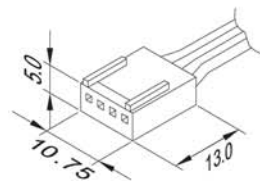

# Mini RGB Connector System

- The connector system is a 4 pole appliance wiring system, developed for the flexible RGB LED strips 5050 SMD flexible LED strips and RGB Lights. the coupling (plug & socket), 4-way distributor, and 9-way distributor.
- Connection: 3A, 24V
- Cable: 22AWG/4C

T06 A7 LV 901

Description: 4-way distributor  
Art No: L901A

Description: 9-way distributor  
Art No: L901B

Description: female socket  
Art No: L834

Description: male plug  
Art No: L822-4